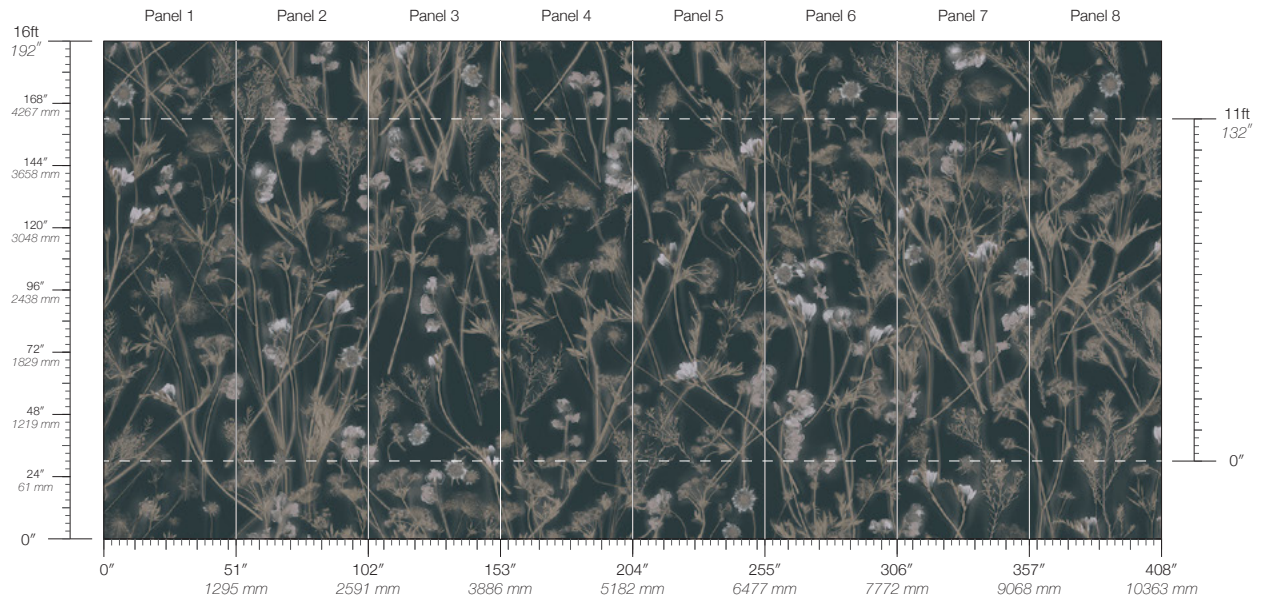

GRAIN

SEPIA

SERENE

SPROUT

Sunprints Fern

Suitable for residential and commercial projects

COLOR

Fern

ITEM

6443

CONTENT

Type II PVC-Free

PANEL WIDTH

51" / 1295 mm trimmed

PANEL HEIGHT

132" / 3353 mm standard
192" / 4877 mm extended

REPEAT

Non-repeating

STOCK

Made to order

LEAD TIME

4 weeks to print

MINIMUM

1 panel

ENVIRONMENTAL

Recycled Content
Phthalate Free
Low VOC
HPD Available

SPECS

Polyester/Natural Fiber face
Fabric backing
14 oz per linear yard
435.2 g per linear meter
Dappled surface texture

TESTING

(US) ASTM E84 Adhered Class A
(CN) CAN/ULC-S102.2
CCC-W-408D Type II
W-101 Type II Class A
ASTM E96 Procedure B - 66 Perms